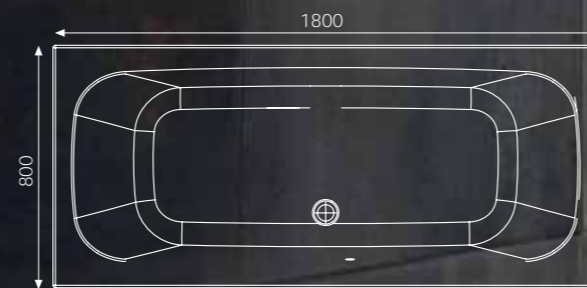

Technical Specifications		
Capacity	l	240
Whirlpool pump power	W	700/50Hz
Voltage	V	220/240
Airpool blower pump	W	810

POP 170/75

WHIRLPOOL (with Water & Air System)
Cat. No.: GWP-WHT-CS00CF23X
Comprising of: 4 Whirlpool jets, 1 back jet & 2 feet jets, 12 Air jets, Water pump, Air blower, Digital control, Frame for bathtub, Feets for bathtub, Bathtub Water level sensor, Self-draining pipes.
1 Technogel head rest.
MRP: Rs. 121000.00

WATER SYSTEM ONLY
Cat. No.: GWP-WHT-WS00CF24X
Comprising of: 4 Whirlpool jets, 1 back jet, 2 feet jets, Water pump, Frame for bathtub, Feets for bathtub, Bathtub Water level sensor, Self-draining pipes, Digital control with Water-intensity controller.
1 Technogel head rest.
MRP: Rs. 88600.00

PLAIN BATHTUB
Cat No.: GBT-WHT-CF000A00Y
Comprising of: Plain Bathtub only
MRP: Rs.22800.00

OPTIONAL:
Side Panel
Cat No.: GWA-WHT-CF000020X
MRP: Rs.3900.00

Front Panel
Cat No.: GWA-WHT-CF000010X
MRP: Rs. 7100.00

Base Europa Kit (Optional only for built-in bath tubs)
Cat No.: IWA-CHR-ACC00510X
MRP: Rs.3000.00

Thermostatic Mixer
Cat No.: GWA-CHR-ACC00820
MRP: Rs.22500.00