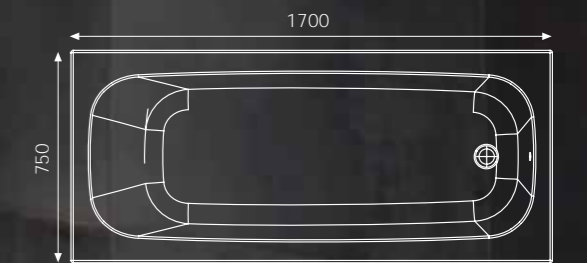

Technical Specifications		
Capacity	l	215
Whirlpool pump power	W	700/50Hz
Voltage	V	220/240
Airpool blower pump	W	810