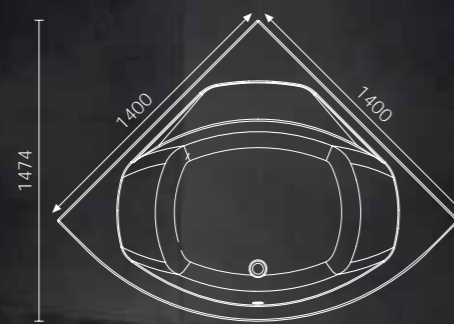

POP 140

WHIRLPOOL (with Water & Air System)
Cat. No.: GWP-WHT-CS00CH23X
Comprising of: 5 Whirlpool jets, 1 back jet & 2 feet jets, 12 Air jets, Water pump, Air blower, Digital control, Frame for bathtub, Feet for bathtub, Bathtub Water level sensor, Self-draining pipes.
1 Technogel head rest.
MRP: Rs.134000.00

WATER SYSTEM ONLY
Cat. No.: GWP-WHT-WS00CH24X
Comprising of: 5 Whirlpool jets, 1 back jet, 2 feet jets, Water pump, Frame for bathtub, Feet for bathtub, Bathtub Water level sensor, Self-draining pipes, Digital control with Water-intensity controller.
1 Technogel head rest.
MRP: Rs.100000.00

PLAIN BATHTUB
Cat No.: GBT-WHT-CH000A00Y
Comprising of: Plain Bathtub only
MRP: Rs.29200.00

OPTIONAL:
Angular Panel
Cat No.: GWA-WHT-CH000008X
MRP: Rs.10900.00

Base Europa Kit (Optional only for built-in bath tubs)
Cat No.: IWA-CHR-ACC00510X
MRP: Rs.3000.00

Thermostatic Mixer
Cat No.: GWA-CHR-ACC00820
MRP: Rs.22500.00

Technical Specifications		
Capacity	l	257
Whirlpool pump power	W	700/50Hz
Voltage	V	220/240
Airpool blower pump	W	810